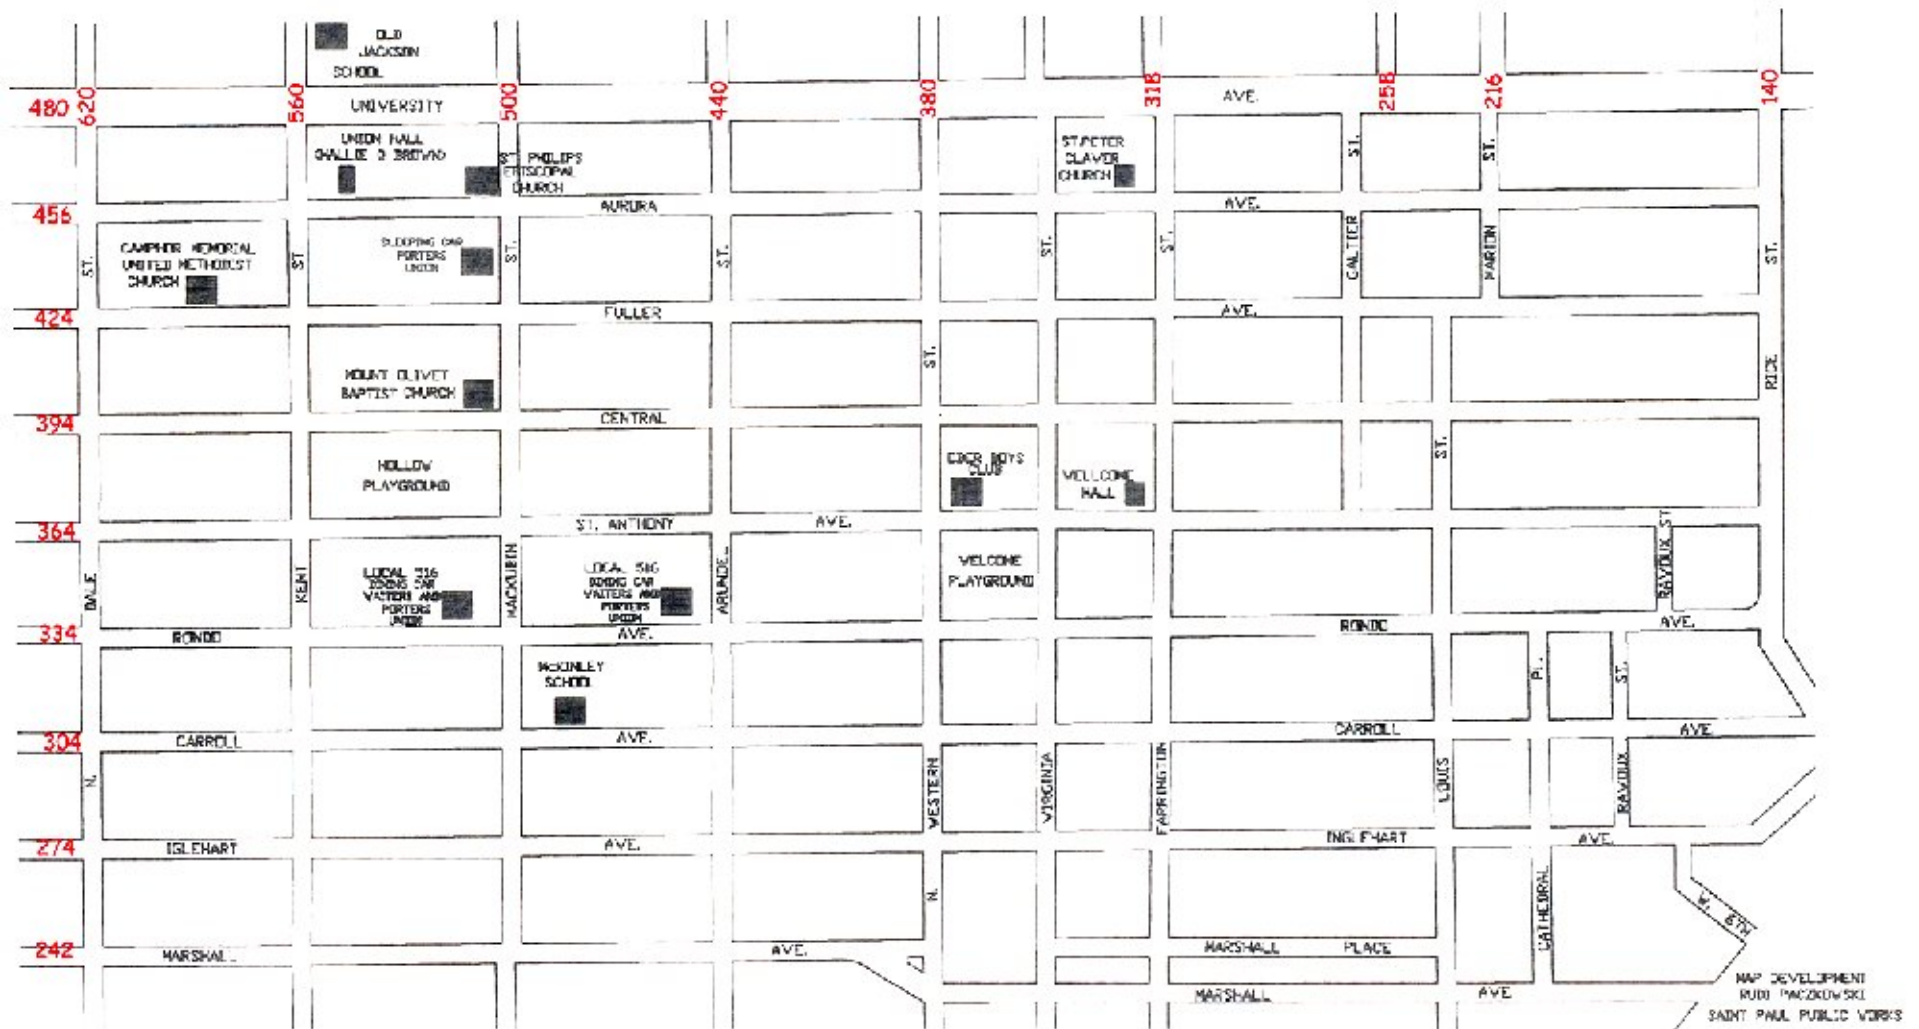

RONDO NEIGHBORHOOD

1950s

1/2 Mile SCALE IN FEET

NORTH and WEST side of streets----ODD street numbers
 SOUTH and EAST side of streets----EVEN street numbers

RONDO NEIGHBORHOOD

1950s

1/2 Mile SCALE IN FEET

NORTH and WEST side of streets---ODD street numbers
SOUTH and EAST side of streets---EVEN street numbers