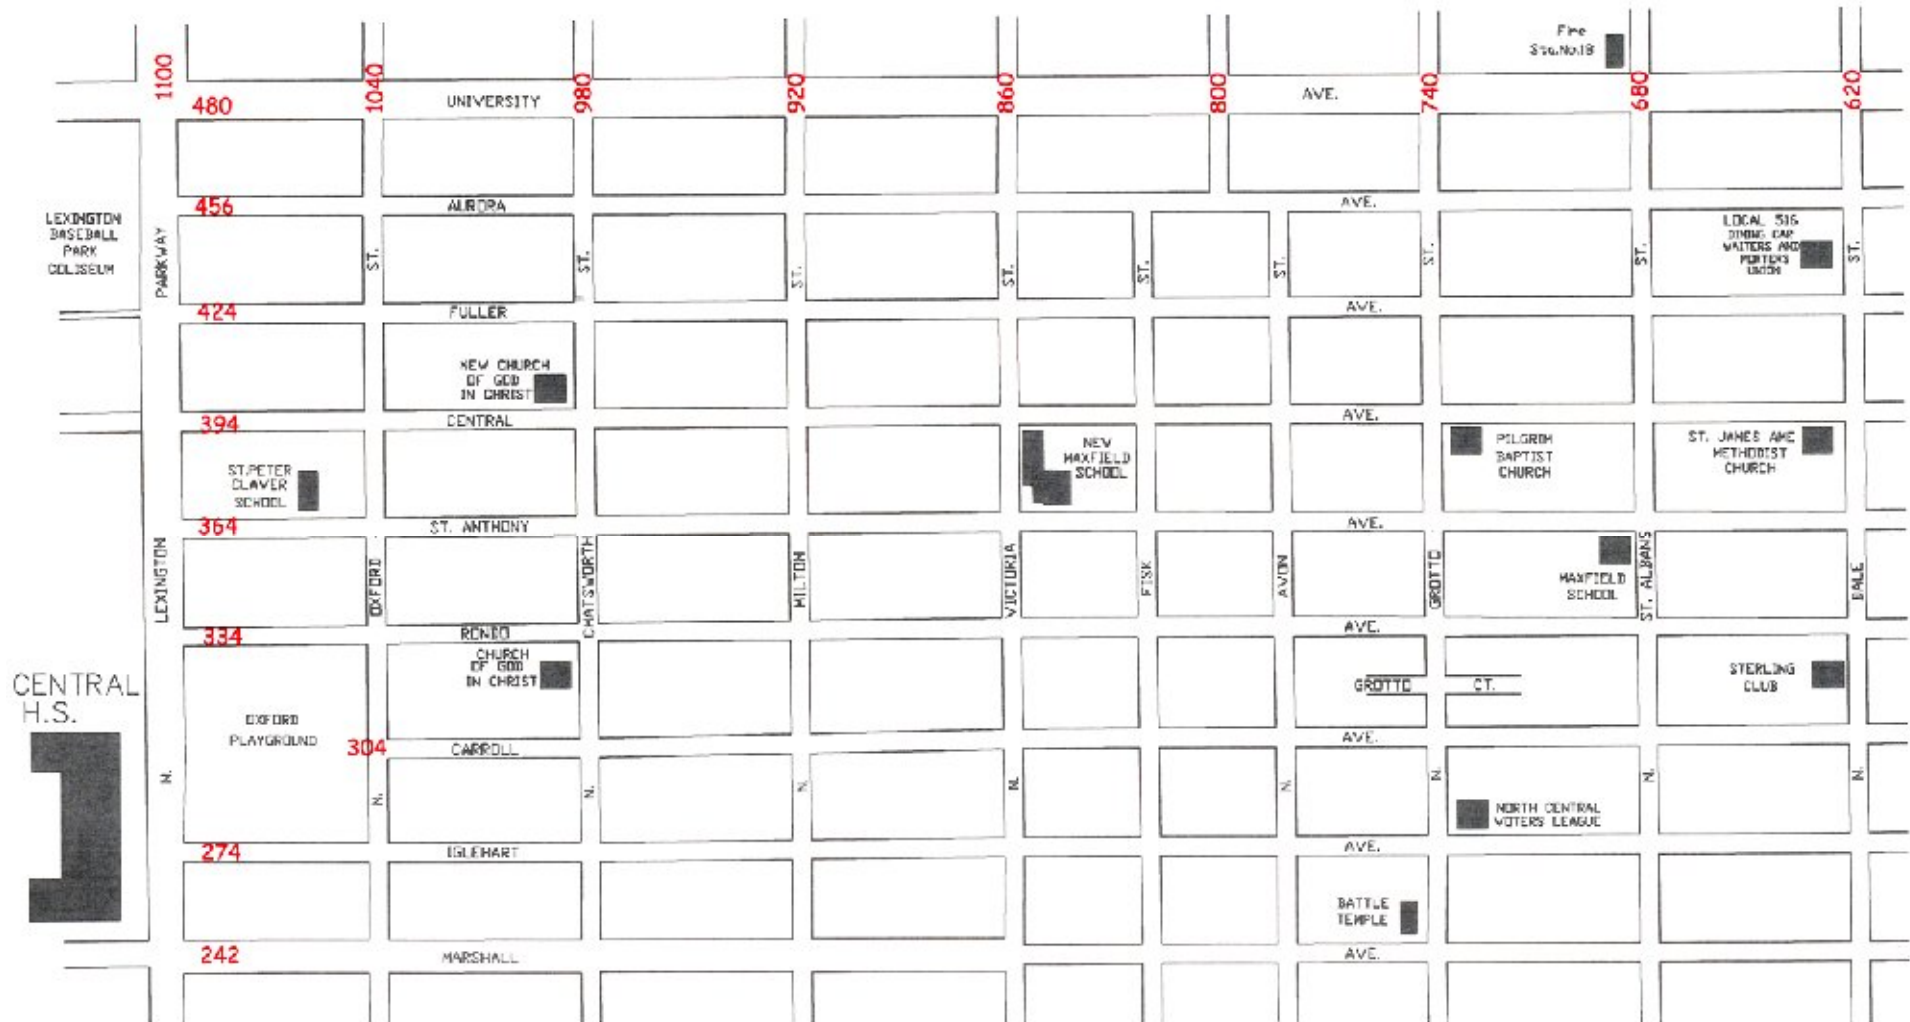

RONDO NEIGHBORHOOD

1950s

1/2 Mile SCALE IN FEET

NORTH and WEST side of streets----ODD street numbers
 SOUTH and EAST side of streets----EVEN street numbers

RONDO NEIGHBORHOOD

1950s

1/2 Mile SCALE IN FEET

NORTH and WEST side of streets---ODD street numbers
SOUTH and EAST side of streets---EVEN street numbers